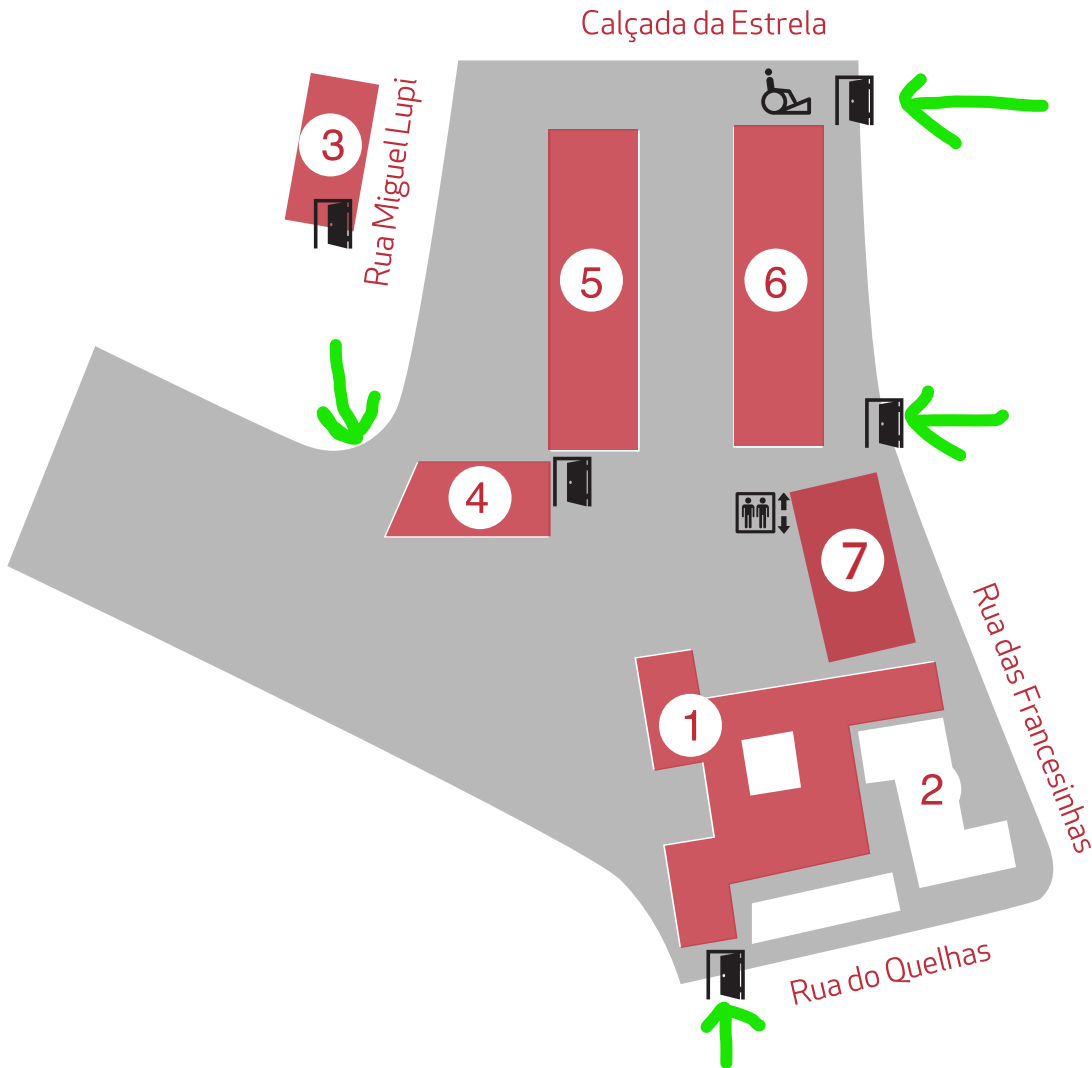

MAP OF ISEG BUILDINGS

1. Quelhas Building (rooms)

- Auditorium CGD
 - Auditorium 2
 - Auditorium 3
- } 2nd floor
-
- Room Staples
 - Room Santander
 - Room IAPMEI
 - Room CTT
 - Room Delta
 - Room 306
 - Room Millenium BCP
- } 3rd floor
-
- Amphitheatre Novo Banco
 - Amphitheatre 1
 - Amphitheatre 3
 - Amphitheatre 4
 - Noble Hal
- } 4th floor

2. Quelhas Building (administrative services)

3. Miguel Lupi Building

4. Francisco Pereira de Moura Library

5. Francesinhas I Building

6. Francesinhas II Building

7. New Quelhas Building (Auditoriums)

- Terrace
- } 2nd floor

 Main Entrances

 Reduce Mobility Ramp

 Elevator

 IBEROMETRICS 2023
 - Auditorium 101